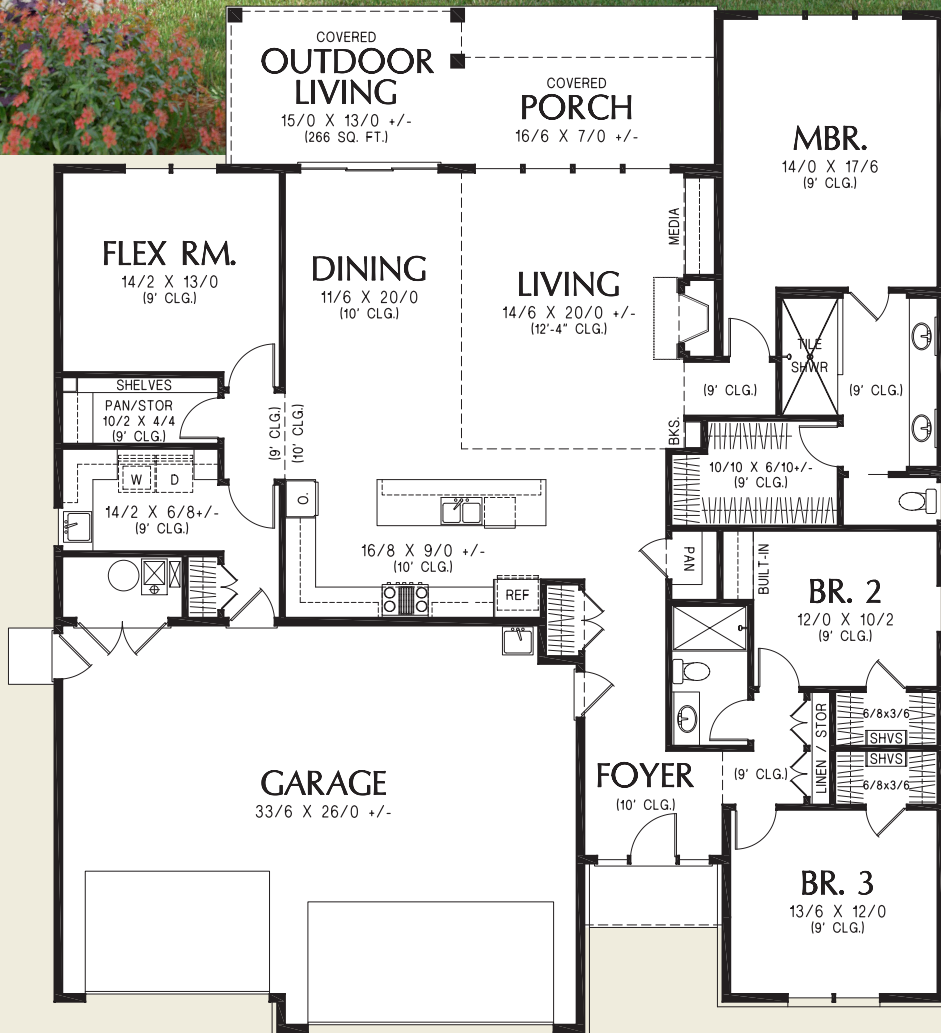

The Americano Contemporary Quail Homes

For Customization Ideas
Visit Quailhomes.com

Total Area
Garage

2399 Sq. Ft
+871 Sq. Ft

Width
58'-0"

Depth
66'-6"

ALAN MASCORD DESIGN ASSOCIATES, INC
2187 NW Reed St, Suite 100, Portland, OR 97210 · 503.225.9161

www.mascord.com

Copyright © 2018 Alan Mascord Design Associates, Inc.
All rights reserved.

1168ES-SCOTT

The Americano
Contemporary
Quail Homes

For Customization Ideas
Visit Quailhomes.com

Total Area	2399 Sq. Ft
Garage	+871 Sq. Ft
Width	58'-0"
Depth	66'-6"