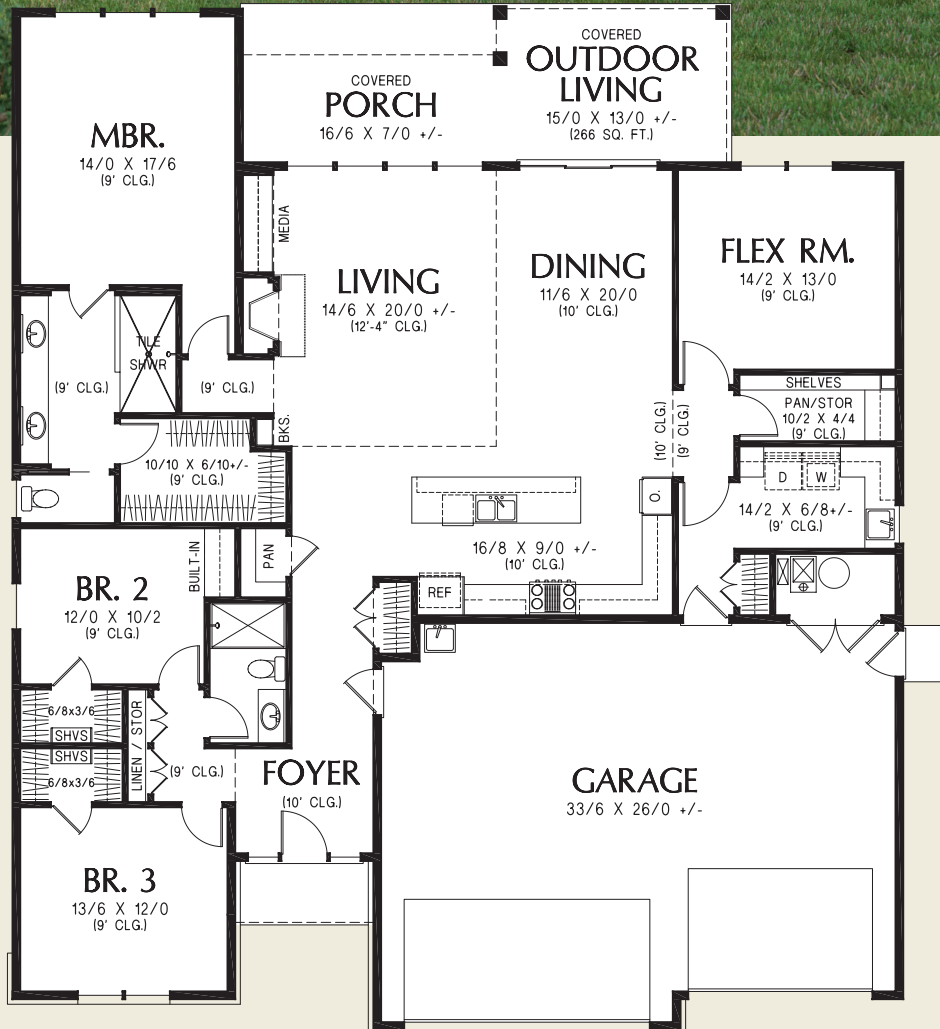

The Americano Contemporary Quail Homes

For Customization Ideas
Visit Quailhomes.com

Total Area
Garage

2399 Sq. Ft
+871 Sq. Ft

Width
58'-0"

Depth
66'-6"

ALAN MASCORD DESIGN ASSOCIATES, INC
2187 NW Reed St, Suite 100, Portland, OR 97210 · 503.225.9161

www.mascord.com

Copyright © 2018 Alan Mascord Design Associates, Inc.
All rights reserved.

1168ES-SCOTT

The Americano
Contemporary
Quail Homes

For Customization Ideas
Visit Quailhomes.com

Total Area	2399 Sq. Ft
Garage	+871 Sq. Ft
Width	58'-0"
Depth	66'-6"