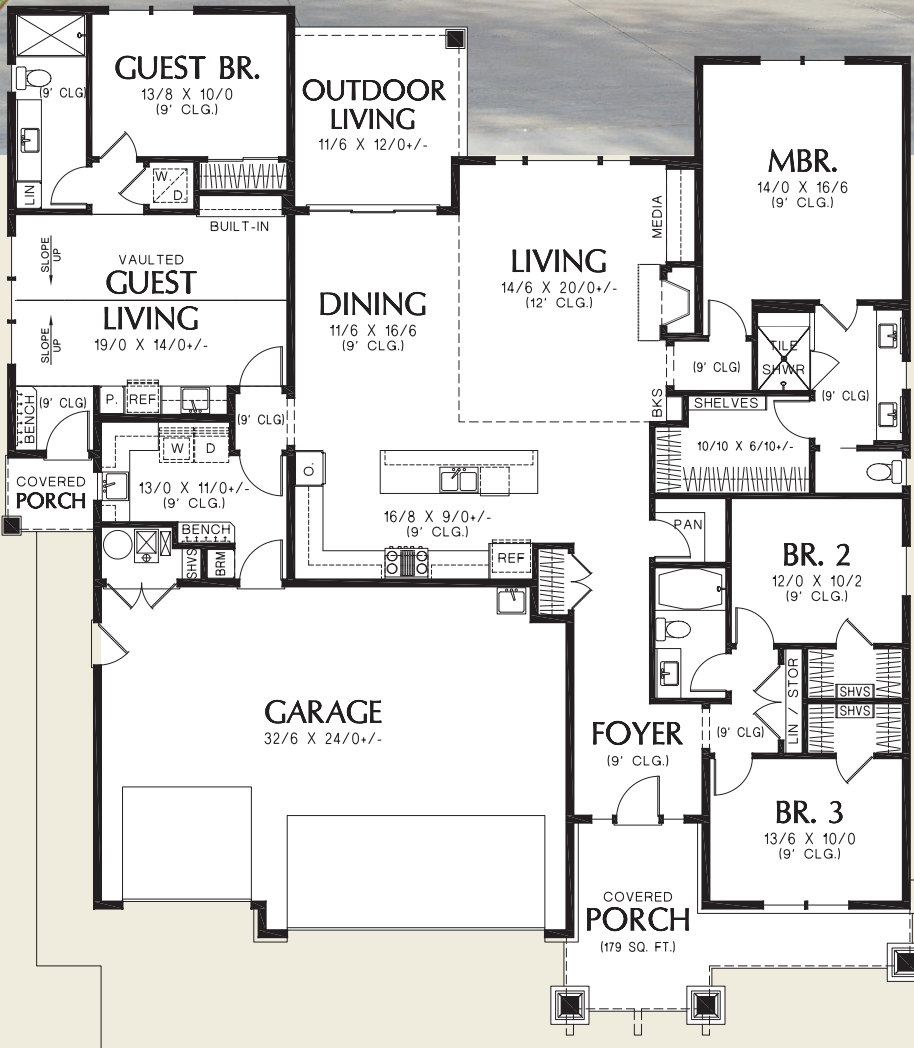

Americano Multi-Gen Quail Homes

For Customization Ideas
Visit Quailhomes.com

Total Area	2029 Sq. Ft
Suite	+572 Sq. Ft
Garage	+783 Sq. Ft
Width	Depth
63'-0"	70'-0"

ALAN MASCORD DESIGN ASSOCIATES, INC
2187 NW Reed St, Suite 100, Portland, OR 97210 · 503.225.9161

www.mascord.com

Copyright © 2018 Alan Mascord Design Associates, Inc.
All rights reserved.

1168ES-QUAIL-21