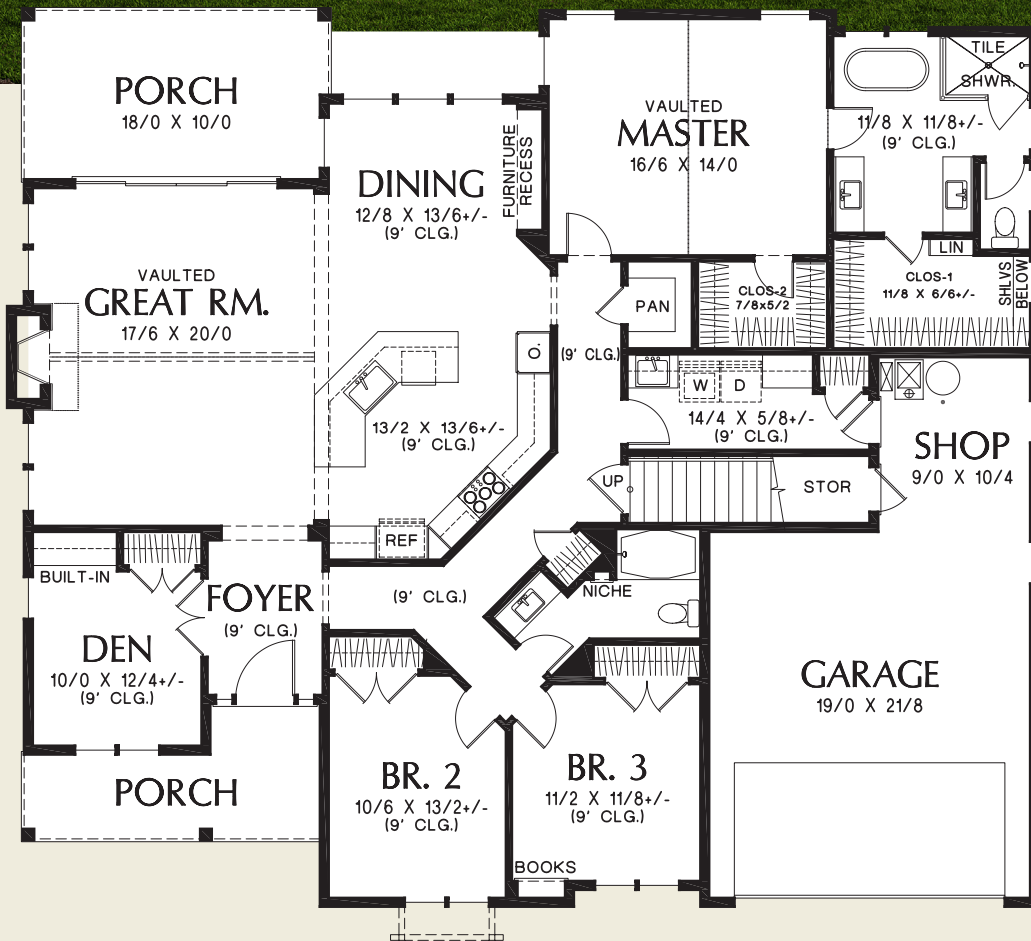

The Oakhaven Quail Homes

Optional Bonus Room

For Customization Ideas
visit Quailhomes.com

Sub Total	2213 Sq. Ft
Bonus	+444 Sq. Ft
Width	60'-0"
Depth	53'-0"

ALAN MASCORD DESIGN ASSOCIATES, INC
2187 NW Reed St, Suite 100, Portland, OR 97210 · 503.225.9161

www.mascord.com

Copyright © 2019 Alan Mascord Design Associates, Inc.
All rights reserved.

1231EB

The Oakhaven Quail Homes

Optional Bonus Room

For Customization Ideas
visit Quailhomes.com

Sub Total	2213 Sq. Ft
Bonus	+444 Sq. Ft
Width	Depth
60'-0"	53'-0"