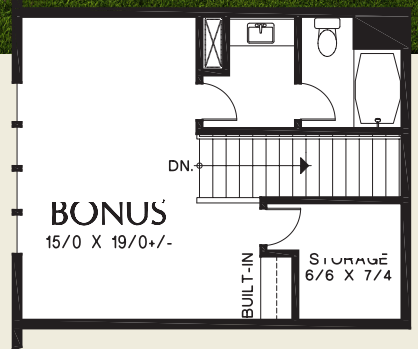

The Oakhaven Quail Homes

Optional Bonus Room

For Customization Ideas
visit Quailhomes.com

Sub Total	2213 Sq. Ft
Bonus	+444 Sq. Ft
Width	60'-0"
Depth	53'-0"

ALAN MASCORD DESIGN ASSOCIATES, INC
2187 NW Reed St, Suite 100, Portland, OR 97210 · 503.225.9161

www.mascord.com

Copyright © 2019 Alan Mascord Design Associates, Inc.
All rights reserved.

1231EB

The Oakhaven Quail Homes

Optional Bonus Room

For Customization Ideas
visit Quailhomes.com

Sub Total	2213 Sq. Ft
Bonus	+444 Sq. Ft
Width	Depth
60'-0"	53'-0"