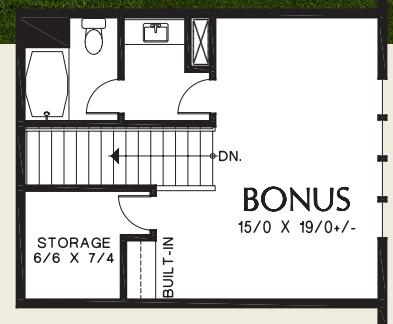

The Oakhaven Quail Homes

Optional Bonus Room

For Customization Ideas
visit Quailhomes.com

Sub Total	2213 Sq. Ft
Bonus	+444 Sq. Ft
Width	60'-0"
Depth	53'-0"

ALAN MASCORD DESIGN ASSOCIATES, INC
2187 NW Reed St, Suite 100, Portland, OR 97210 · 503.225.9161

www.mascord.com

Copyright © 2019 Alan Mascord Design Associates, Inc.
All rights reserved.

1231EB

The Oakhaven Quail Homes

Optional Bonus Room

For Customization Ideas
visit Quailhomes.com

Sub Total	2213 Sq. Ft
Bonus	+444 Sq. Ft
Width	Depth
60'-0"	53'-0"