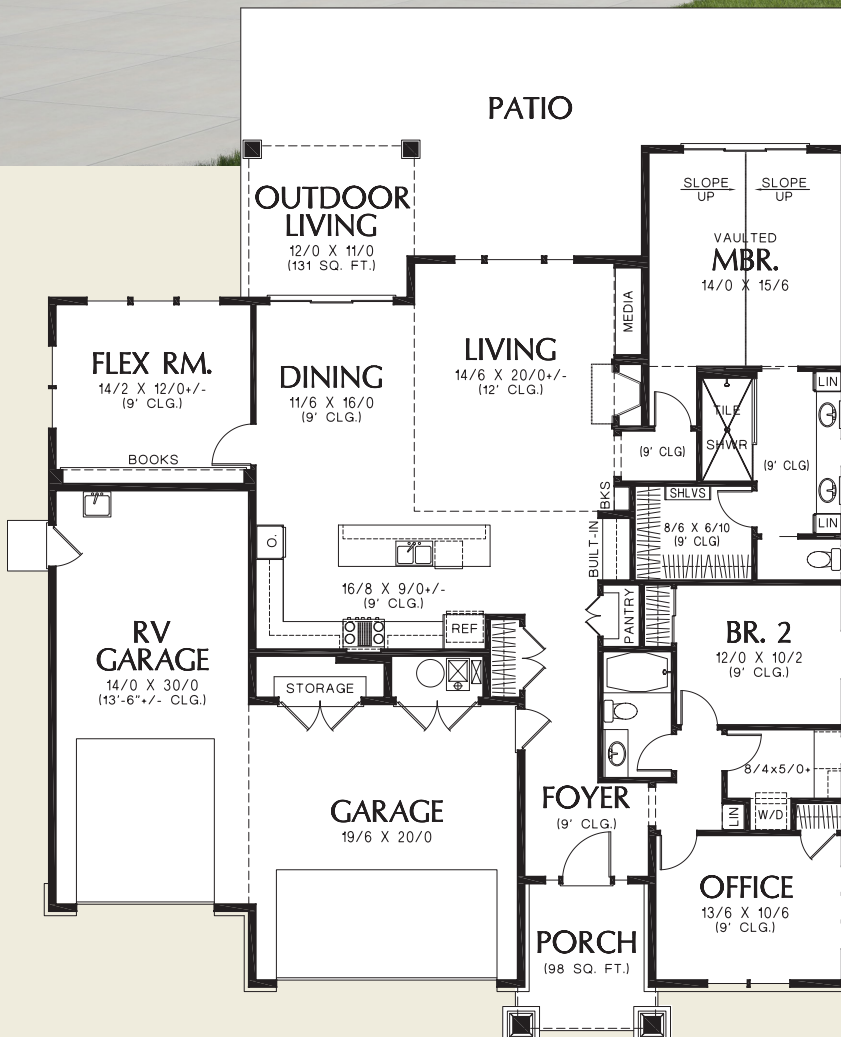

For Customization Ideas  
visit [Quailhomes.com](http://Quailhomes.com)

<b>Total Area</b>	<b>2090 Sq. Ft</b>
<b>Garage</b>	<b>+878 Sq. Ft</b>
<b>Width</b>	<b>Depth</b>
58'-0"	64'-0"

**ALAN MASCORD DESIGN ASSOCIATES, INC**  
2187 NW Reed St, Suite 100, Portland, OR 97210 · 503.225.9161

[www.mascord.com](http://www.mascord.com)

Copyright © 2022 Alan Mascord Design Associates, Inc.  
All rights reserved.

1168C-SHANNON

The Cafe  
RV Flex  
**Quail Homes**

For Customization Ideas  
visit [Quailhomes.com](http://Quailhomes.com)

<b>Total Area</b>	<b>2090 Sq. Ft</b>
<b>Garage</b>	<b>+878 Sq. Ft</b>
<b>Width</b>	<b>Depth</b>
58'-0"	64'-0"

**ALAN MASCORD DESIGN ASSOCIATES, INC**  
2187 NW Reed St, Suite 100, Portland, OR 97210 · 503.225.9161