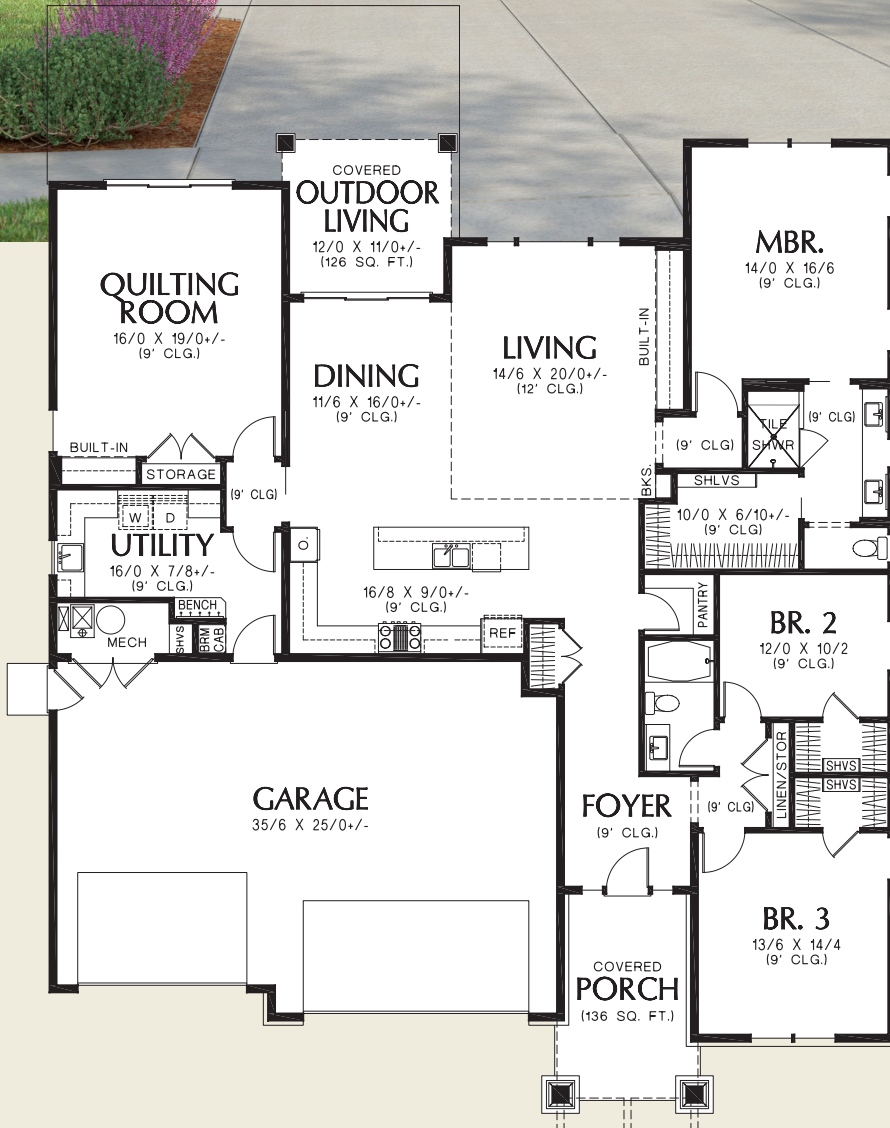

The Americano  
Oversized Flex  
**Quail Homes**

For Customization Ideas  
Visit [Quailhomes.com](http://Quailhomes.com)

**Total Area**  
**Garage**

**2484 Sq. Ft**  
**+855 Sq. Ft**

**Width**  
**60'-0"**

**Depth**  
**68'-0"**

ALAN MASCORD DESIGN ASSOCIATES, INC  
2187 NW Reed St, Suite 100, Portland, OR 97210 · 503.225.9161

[www.mascord.com](http://www.mascord.com)

Copyright © 2018 Alan Mascord Design Associates, Inc.  
All rights reserved.

1168ES-PENSEL

The Americano  
Oversized Flex  
**Quail Homes**

For Customization Ideas  
Visit [Quailhomes.com](http://Quailhomes.com)

**Total Area**  
**Garage**

**2484 Sq. Ft**  
**+855 Sq. Ft**

**Width**  
60'-0"