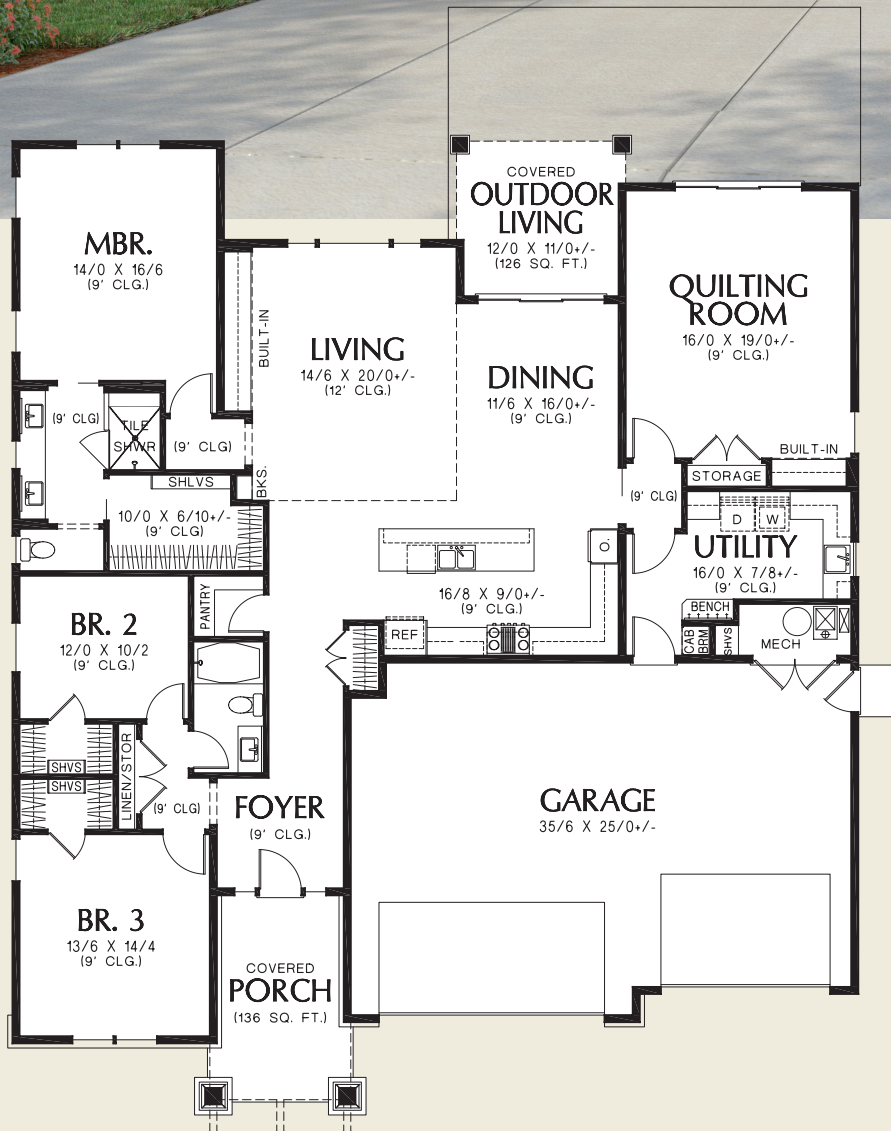

The Americano  
Oversized Flex  
**Quail Homes**

For Customization Ideas  
Visit [Quailhomes.com](http://Quailhomes.com)

**Total Area**  
**Garage**

**2484 Sq. Ft**  
**+855 Sq. Ft**

**Width**  
**60'-0"**

**Depth**  
**68'-0"**

ALAN MASCORD DESIGN ASSOCIATES, INC  
2187 NW Reed St, Suite 100, Portland, OR 97210 · 503.225.9161

[www.mascord.com](http://www.mascord.com)

Copyright © 2018 Alan Mascord Design Associates, Inc.  
All rights reserved.

1168ES-PENSEL

The Americano  
Oversized Flex  
**Quail Homes**

For Customization Ideas  
Visit [Quailhomes.com](http://Quailhomes.com)

**Total Area**  
**Garage**

**2484 Sq. Ft**  
**+855 Sq. Ft**

**Width**  
60'-0"

1168ES-PENSEL-MIRR