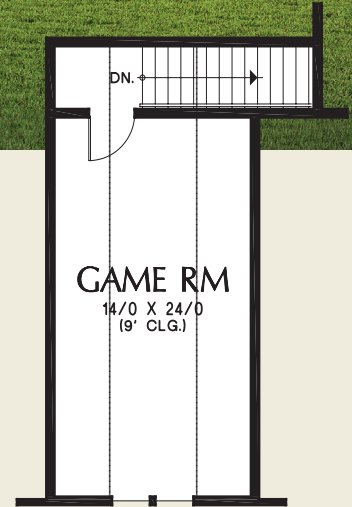

The Vienna Farm
Bonus Room
Quail Homes

For Customization Ideas
visit Quailhomes.com