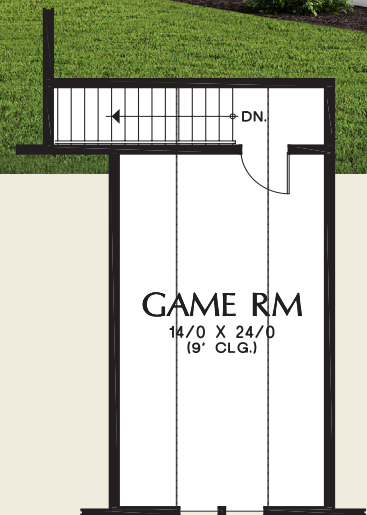

The Vienna Farm
Bonus Room
Quail Homes

For Customization Ideas
visit Quailhomes.com

Sub Total	2576 Sq. Ft
Bonus	+374 Sq. Ft
Width	Depth
64'-0"	67'-4"

ALAN MASCORD DESIGN ASSOCIATES, INC
2187 NW Reed St, Suite 100, Portland, OR 97210 · 503.225.9161

www.mascord.com
For Customization Ideas

Copyright © 2019 Alan Mascord Design Associates, Inc.
All rights reserved.

23109A

The Vienna Farm
Bonus Room
Quail Homes

For Customization Ideas
visit Quailhomes.com

Sub Total Bonus	2576 Sq. Ft +374 Sq. Ft
Width 64'-0"	Depth 67'-4"

ALAN MASCORD DESIGN ASSOCIATES, INC
2187 NW Reed St, Suite 100, Portland, OR 97210 · 503.225.9161

www.mascord.com

Copyright © 2019 Alan Mascord Design Associates, Inc.
All rights reserved.