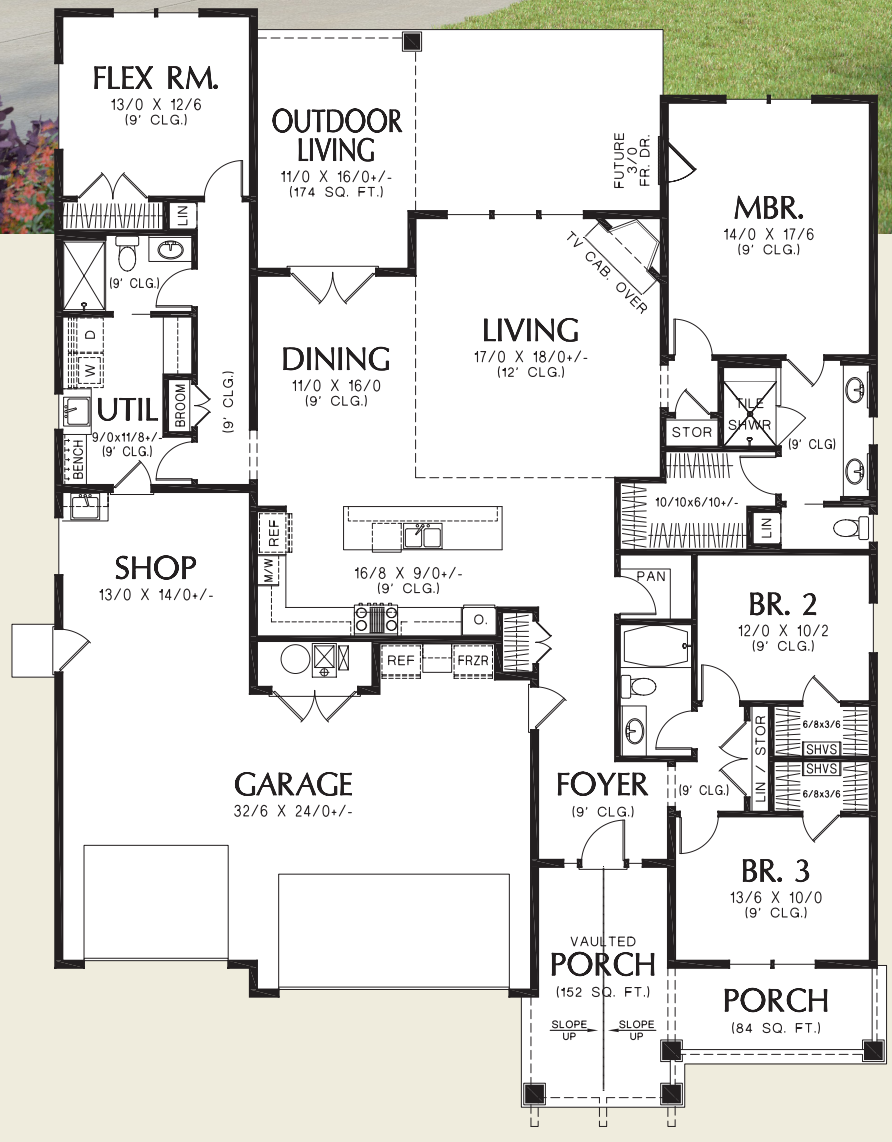

The Americano
Flex Shop
Quail Homes

For Customization Ideas
Visit Quailhomes.com

| | |
|-------------------|--------------------|
| Total Area | 2354 Sq. Ft |
| Garage | +890 Sq. Ft |
| Width | Depth |
| 57'-0" | 75'-6" |

The Americano
Flex Shop
Quail Homes

For Customization Ideas
Visit Quailhomes.com

| | |
|-------------------|--------------------|
| Total Area | 2354 Sq. Ft |
| Garage | +890 Sq. Ft |
| Width | 57'-0" |
| Depth | 75'-6" |