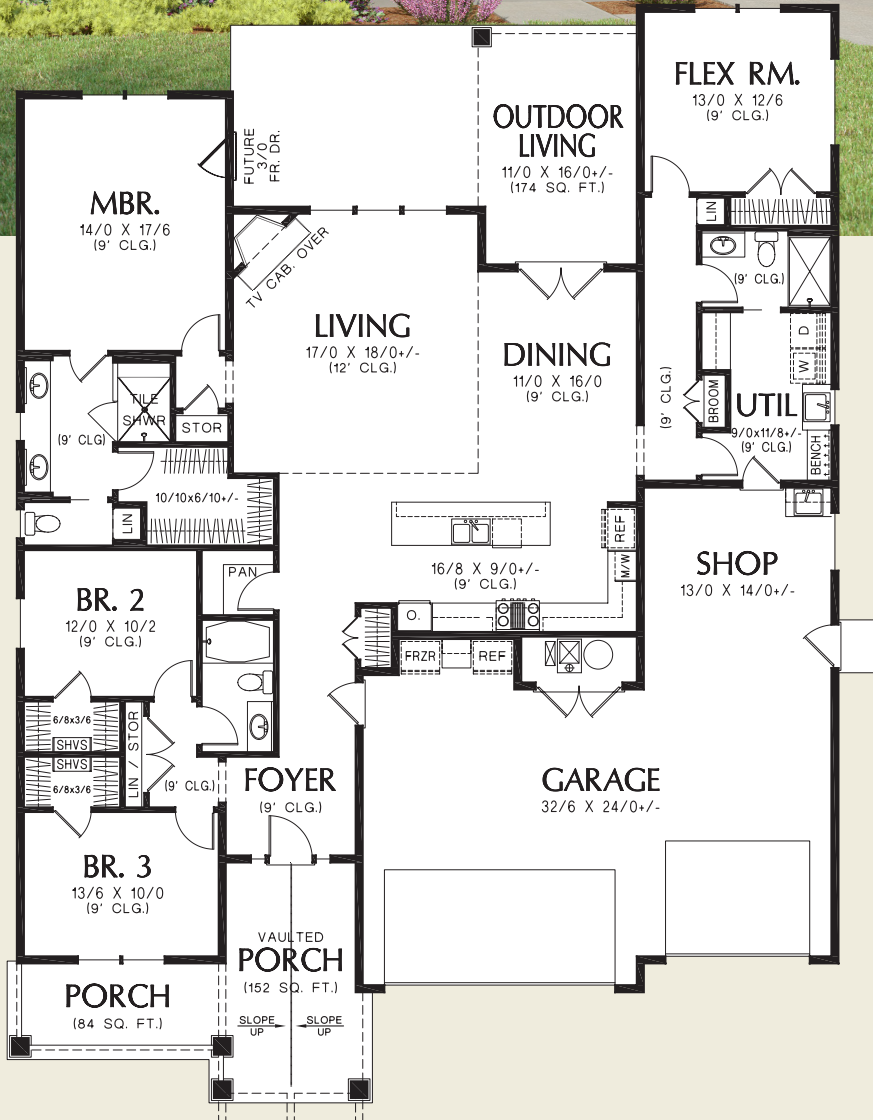

The Americano
Flex Shop
Quail Homes

For Customization Ideas
Visit Quailhomes.com

| | |
|-------------------|--------------------|
| Total Area | 2354 Sq. Ft |
| Garage | +890 Sq. Ft |
| Width | Depth |
| 57'-0" | 75'-6" |

The Americano
Flex Shop
Quail Homes

For Customization Ideas
Visit Quailhomes.com

| | |
|-------------------|--------------------|
| Total Area | 2354 Sq. Ft |
| Garage | +890 Sq. Ft |
| Width | 57'-0" |
| Depth | 75'-6" |