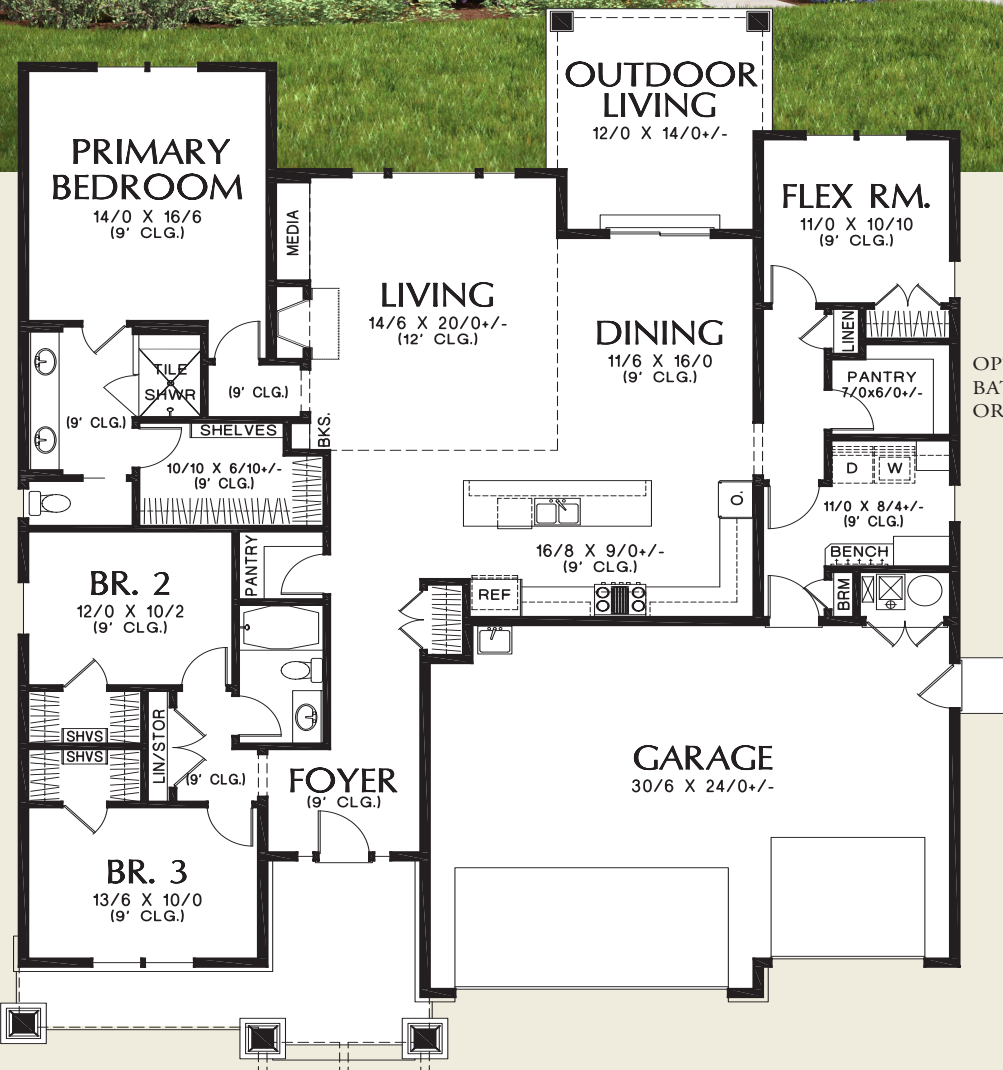

The Americano
Farm Flex
Quail Homes

For Customization Ideas
visit Quailhomes.com

OPT. OFFICE,
BATHROOM,
OR STORAGE

Sub Total 2221 Sq. Ft

Width 55'-0"
Depth 63'-6"

ALAN MASCORD DESIGN ASSOCIATES, INC
2187 NW Reed St, Suite 100, Portland, OR 97210 · 503.225.9161

www.mascord.com

Copyright © 2019 Alan Mascord Design Associates, Inc.
All rights reserved.

1168A-BANNON/20B

TheAmericano
Farm Flex
Quail Homes

OPT. OFFICE,
BATHROOM,
OR STORAGE

For Customization Ideas
visit Quailhomes.com

Sub Total 2221 Sq. Ft

Width 55'-0"
Depth 63'-6"

ALAN MASCORD DESIGN ASSOCIATES, INC
2187 NW Reed St, Suite 100, Portland, OR 97210 · 503.225.9161

www.mascord.com

Copyright © 2019 Alan Mascord Design Associates, Inc.
All rights reserved.

1168A-BANNON/20B-MIRR