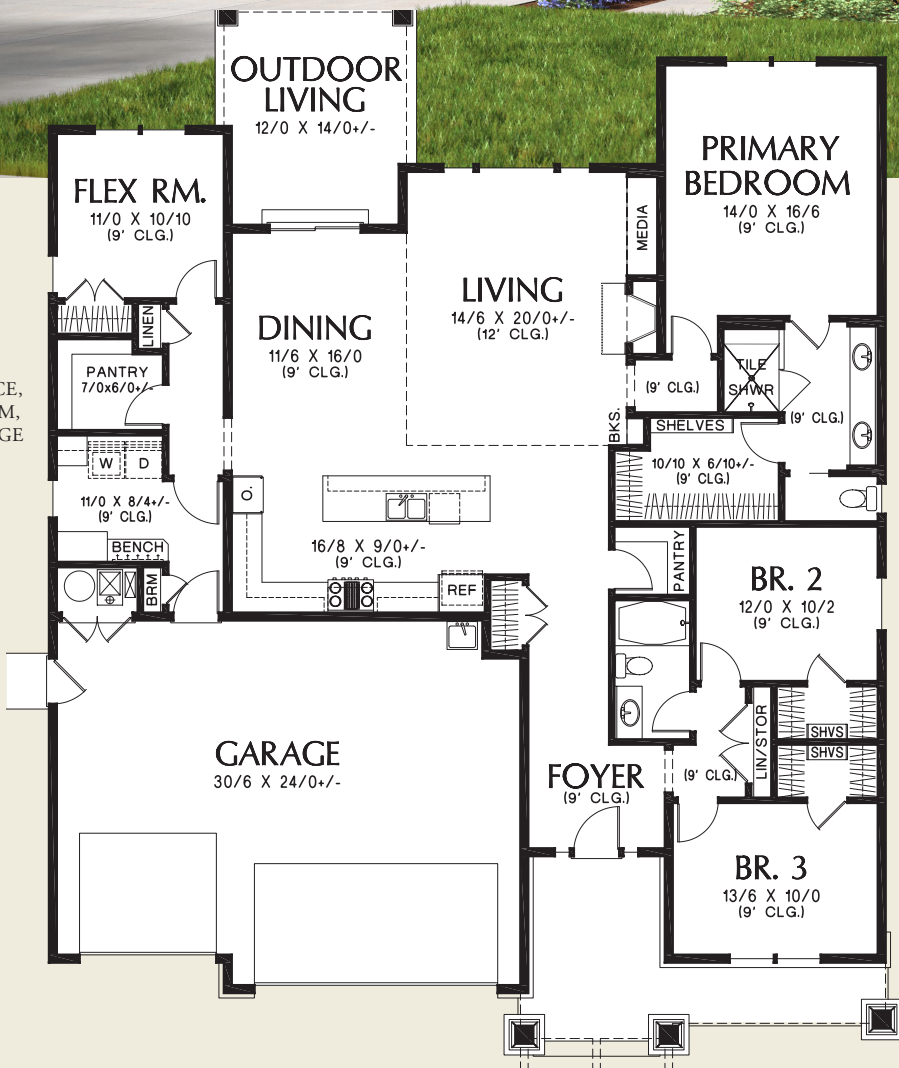

The Americano
Farm Flex
Quail Homes

For Customization Ideas
visit Quailhomes.com

OPT. OFFICE,
BATHROOM,
OR STORAGE

Sub Total 2221 Sq. Ft

Width 55'-0"
Depth 63'-6"

ALAN MASCORD DESIGN ASSOCIATES, INC
2187 NW Reed St, Suite 100, Portland, OR 97210 · 503.225.9161

www.mascord.com

Copyright © 2019 Alan Mascord Design Associates, Inc.
All rights reserved.

1168A-BANNON/20B

TheAmericano
Farm Flex
Quail Homes

OPT. OFFICE,
BATHROOM,
OR STORAGE

For Customization Ideas
visit Quailhomes.com

Sub Total 2221 Sq. Ft

Width 55'-0"
Depth 63'-6"

ALAN MASCORD DESIGN ASSOCIATES, INC
2187 NW Reed St, Suite 100, Portland, OR 97210 · 503.225.9161

www.mascord.com

Copyright © 2019 Alan Mascord Design Associates, Inc.
All rights reserved.

1168A-BANNON/20B-MIRR