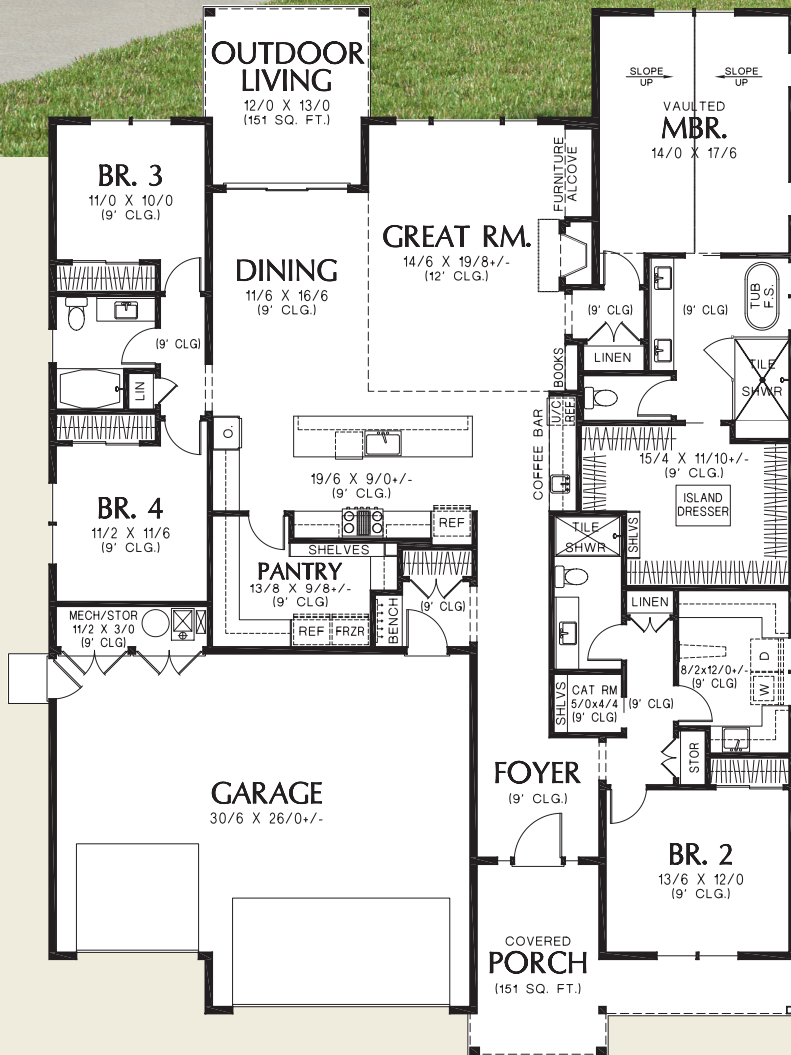

TheAmericano
Farm 5 Room
Quail Homes

For Customization Ideas
Visit Quailhomes.com

Total Area	2711 Sq. Ft
Garage	+781 Sq. Ft
Width	Depth
55'-0"	77'-0"

ALAN MASCORD DESIGN ASSOCIATES, INC
2187 NW Reed St, Suite 100, Portland, OR 97210 · 503.225.9161

www.mascord.com

Copyright © 2018 Alan Mascord Design Associates, Inc.
All rights reserved.

1168A-SYVERSON

TheAmericano
Farm 5 Room
Quail Homes

For Customization Ideas
Visit Quailhomes.com

Total Area	2711 Sq. Ft
Garage	+781 Sq. Ft
Width	Depth
55'-0"	77'-0"