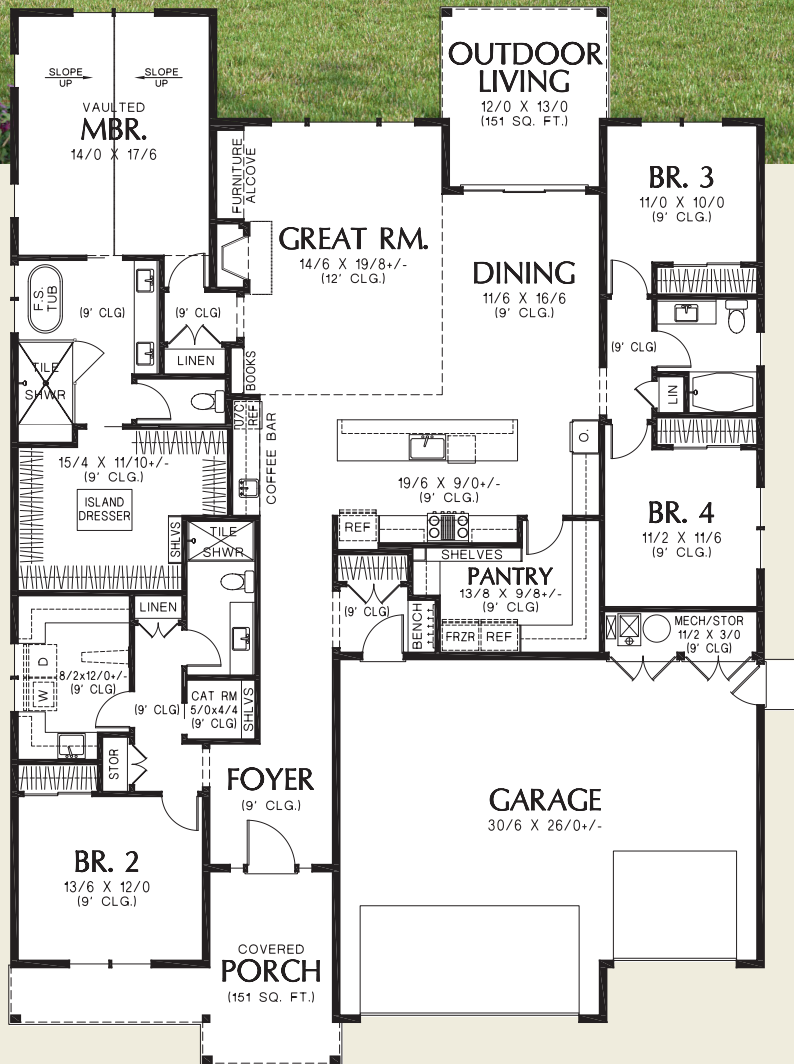

TheAmericano
Farm 5 Room
Quail Homes

For Customization Ideas
Visit Quailhomes.com

Total Area	2711 Sq. Ft
Garage	+781 Sq. Ft
Width	Depth
55'-0"	77'-0"

ALAN MASCORD DESIGN ASSOCIATES, INC
2187 NW Reed St, Suite 100, Portland, OR 97210 · 503.225.9161

www.mascord.com

Copyright © 2018 Alan Mascord Design Associates, Inc.
All rights reserved.

1168A-SYVERSON

TheAmericano
Farm 5 Room
Quail Homes

For Customization Ideas
Visit Quailhomes.com

Total Area	2711 Sq. Ft
Garage	+781 Sq. Ft
Width	Depth
55'-0"	77'-0"