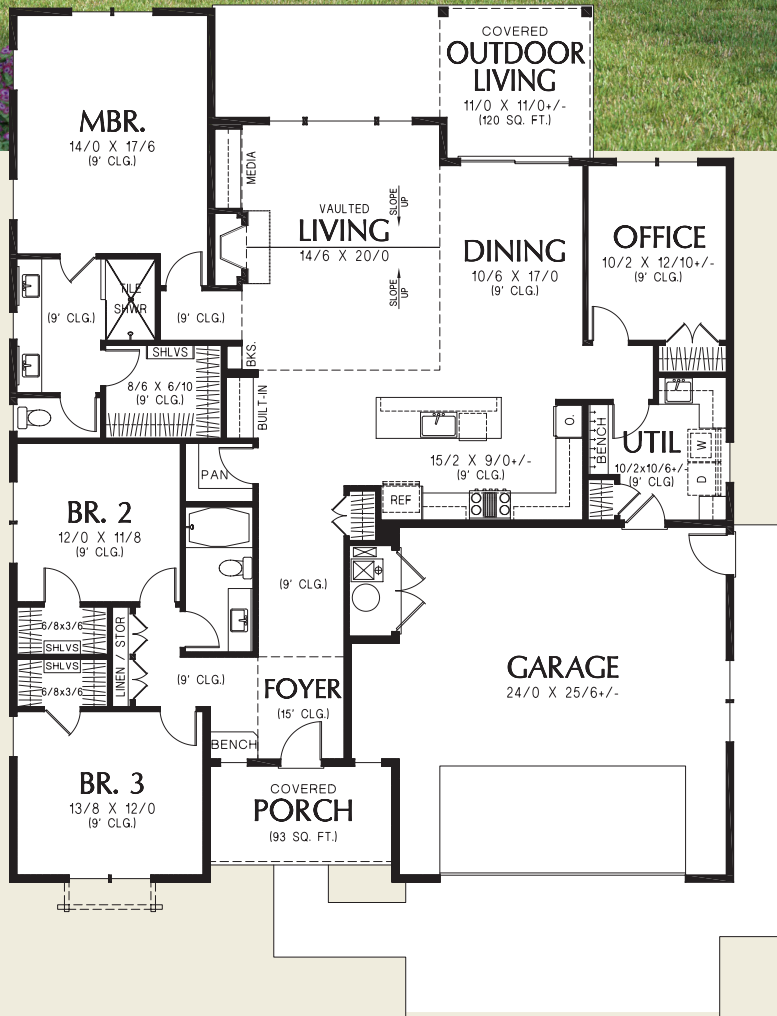

The Breve Farm Quail Homes

Total Area	2239 Sq. Ft
Garage	+673 Sq. Ft
Width	53'-0"
Depth	64'-0"

ALAN MASCORD DESIGN ASSOCIATES, INC
2187 NW Reed St, Suite 100, Portland, OR 97210 · 503.225.9161

www.mascord.com

Copyright © 2018 Alan Mascord Design Associates, Inc.
All rights reserved.

1168ES-QUAIL-24