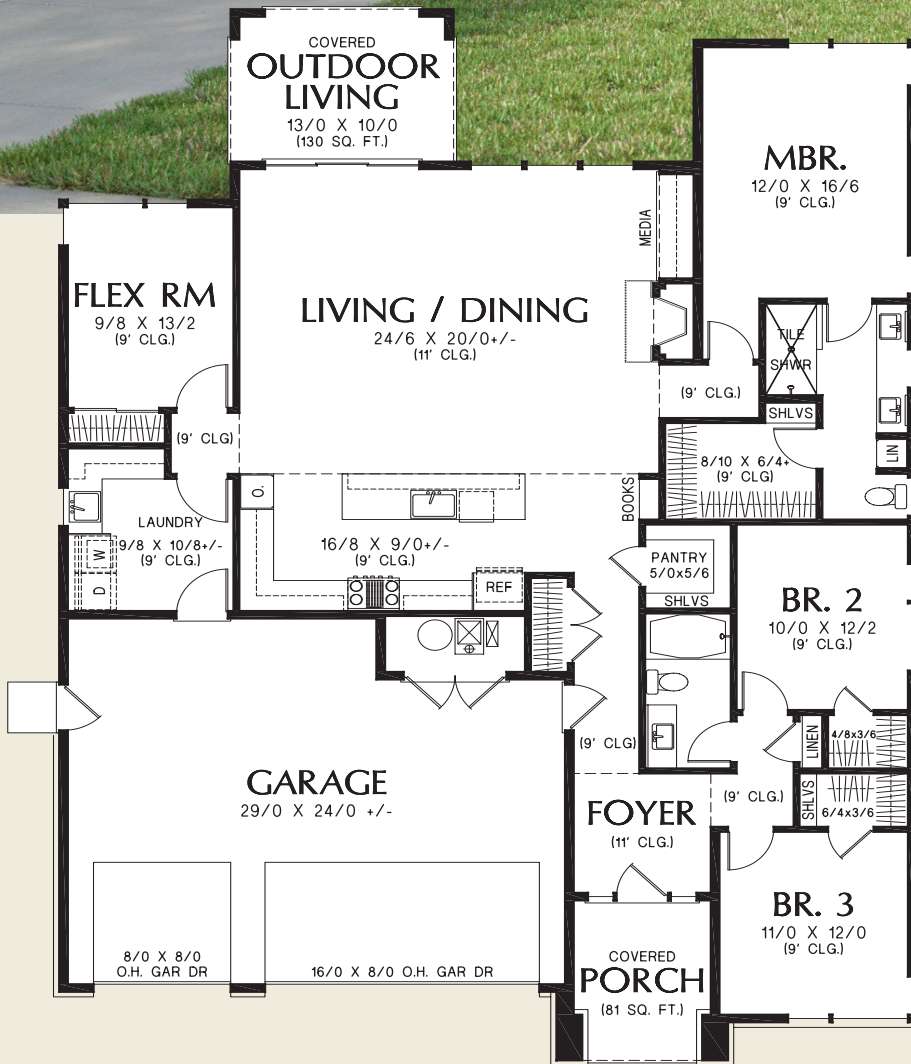

The Espresso  
Contemporary  
**Quail Homes**

For Customization Ideas  
visit [Quailhomes.com](http://Quailhomes.com)

**Sub Total** 2098 Sq. Ft

**Width** 50'-0"  
**Depth** 69'-0"

**ALAN MASCORD DESIGN ASSOCIATES, INC**  
2187 NW Reed St, Suite 100, Portland, OR 97210 · 503.225.9161

[www.mascord.com](http://www.mascord.com)

Copyright © 2019 Alan Mascord Design Associates, Inc.  
All rights reserved.

1168ES-QUAIL-28

The Espresso Contemporary  
**Quail Homes**

For Customization Ideas  
 visit [Quailhomes.com](http://Quailhomes.com)

**Sub Total** 2098 Sq. Ft

**Width** 50'-0"  
**Depth** 69'-0"

**ALAN MASCORD DESIGN ASSOCIATES, INC**  
 2187 NW Reed St, Suite 100, Portland, OR 97210 · 503.225.9161

[www.mascord.com](http://www.mascord.com)