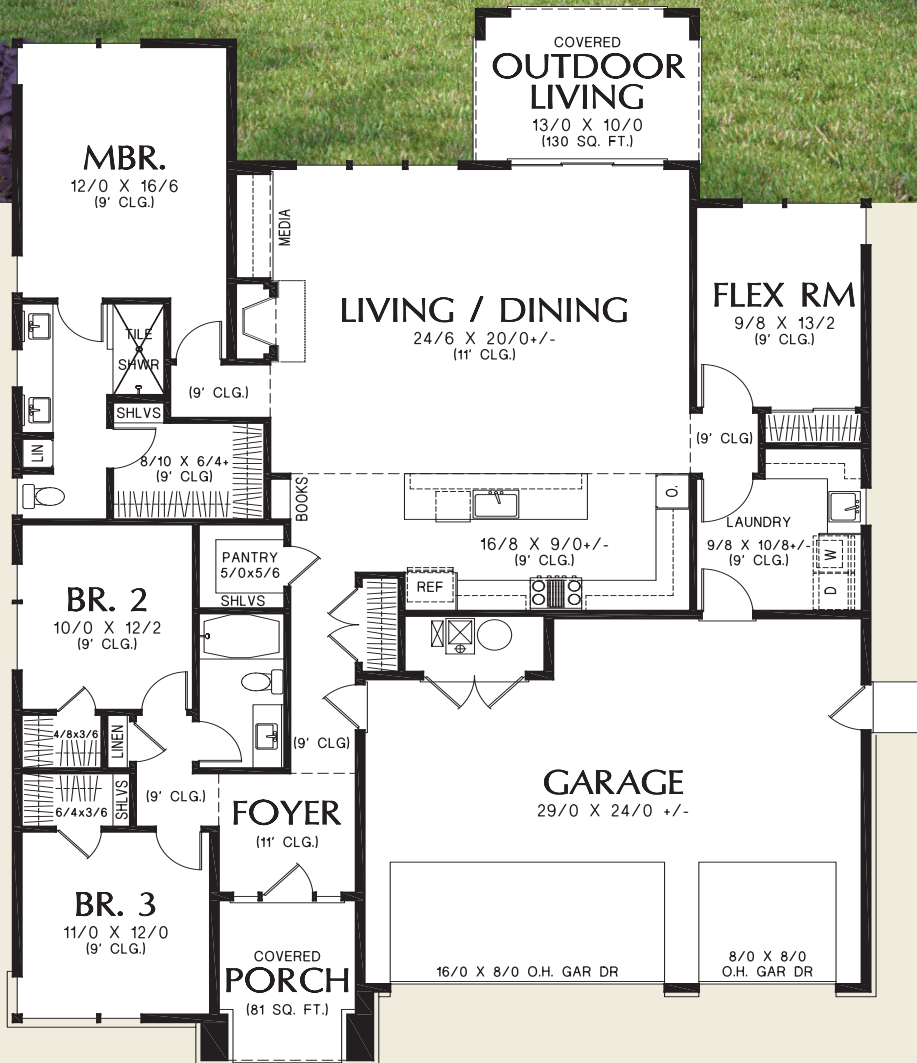

The Espresso  
Contemporary  
**Quail Homes**

For Customization Ideas  
visit [Quailhomes.com](http://Quailhomes.com)

**Sub Total** 2098 Sq. Ft

**Width** 50'-0"  
**Depth** 69'-0"

**ALAN MASCORD DESIGN ASSOCIATES, INC**  
2187 NW Reed St, Suite 100, Portland, OR 97210 · 503.225.9161

[www.mascord.com](http://www.mascord.com)

Copyright © 2019 Alan Mascord Design Associates, Inc.  
All rights reserved.

1168ES-QUAIL-28

The Espresso Contemporary  
**Quail Homes**

For Customization Ideas  
 visit [Quailhomes.com](http://Quailhomes.com)

**Sub Total** 2098 Sq. Ft

**Width** 50'-0"  
**Depth** 69'-0"

**ALAN MASCORD DESIGN ASSOCIATES, INC**  
 2187 NW Reed St, Suite 100, Portland, OR 97210 · 503.225.9161

[www.mascord.com](http://www.mascord.com)

Copyright © 2019 Alan Mascord Design Associates, Inc.  
 All rights reserved.

1168ES-QUAIL-28