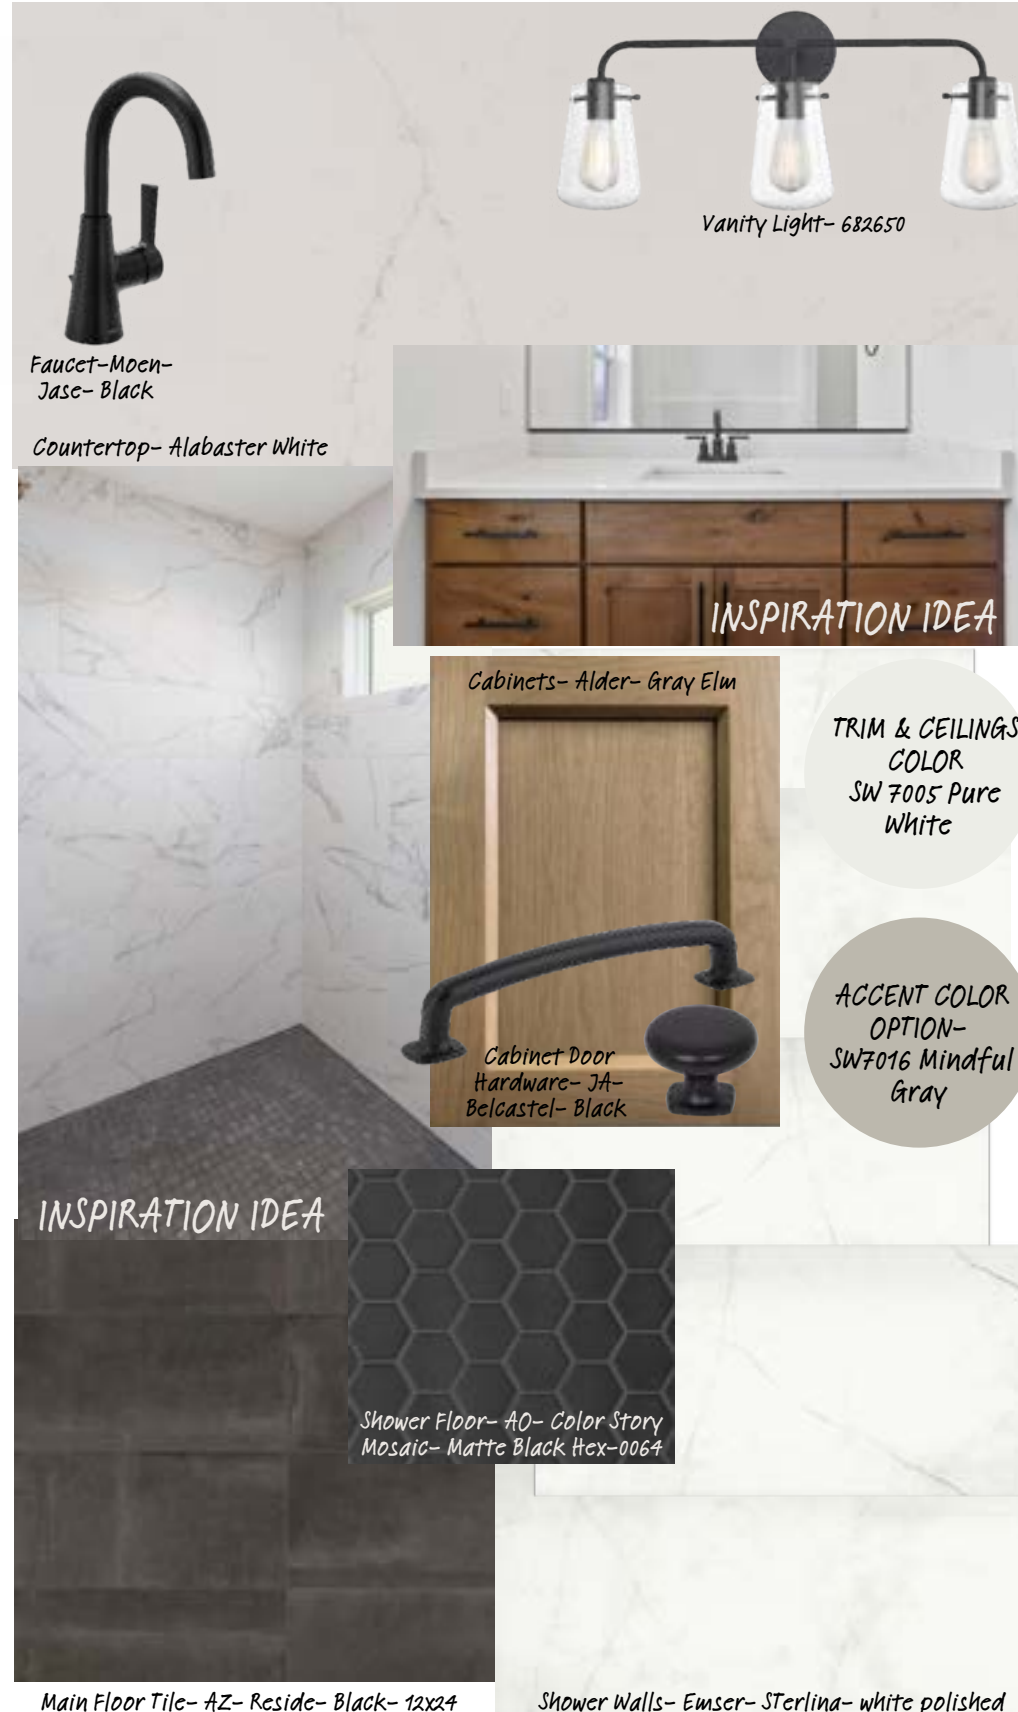

BATH

Vanity Light- 682650

Faucet-Moen-
Jasc- Black

Countertop- Alabaster White

INSPIRATION IDEA

Cabinets- Alder- Gray Elm

TRIM & CEILINGS
COLOR
SW 7005 Pure
White

ACCENT COLOR
OPTION-
SW7016 Mindful
Gray

Cabinet Door
Hardware- JA-
Belcastel- Black

INSPIRATION IDEA

Shower Floor- AO- Color Story
Mosaic- Matte Black Hex-0064

Main Floor Tile- AZ- Reside- Black- 12x24

Shower Walls- Emser- Sterlina- white polished