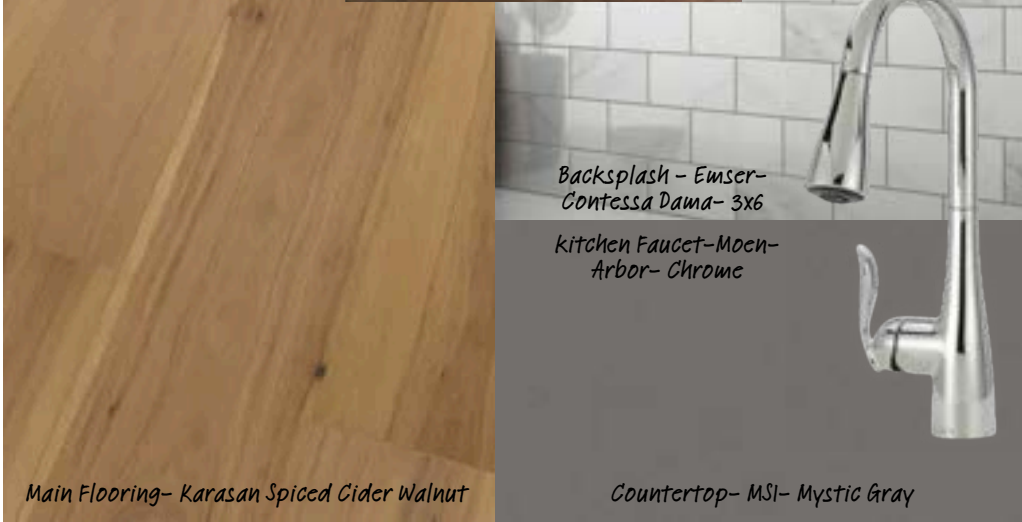

WALL COLOR- SW 7015 Repose Gray

ACCENT COLOR OPTION- SW0077 Classic French Gray

INSPIRATION IDEA

Pendants- P1926847

Cabinet Hardware- JA- Belcastel- Chrome

Cabinet Uppers- Snow Drop

Island & Lovers- Beech Coffee