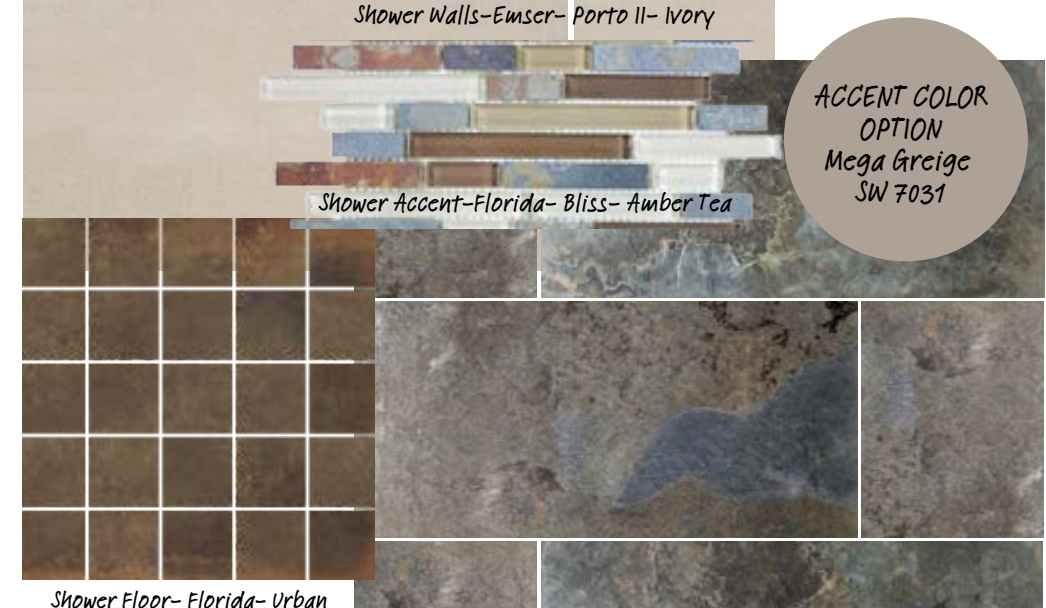

Cabinet Hardware- Berenson- Echo

Countertop- MSI Quartz- Bayshore Sand

Shower Walls- Emser- Porto II- Ivory

TRIM & CEILINGS COLOR
Snow Bound
SW 7003

WALL COLOR
Accessible Beige
SW 7036

Shower Accent- Florida- Bliss- Amber Tea